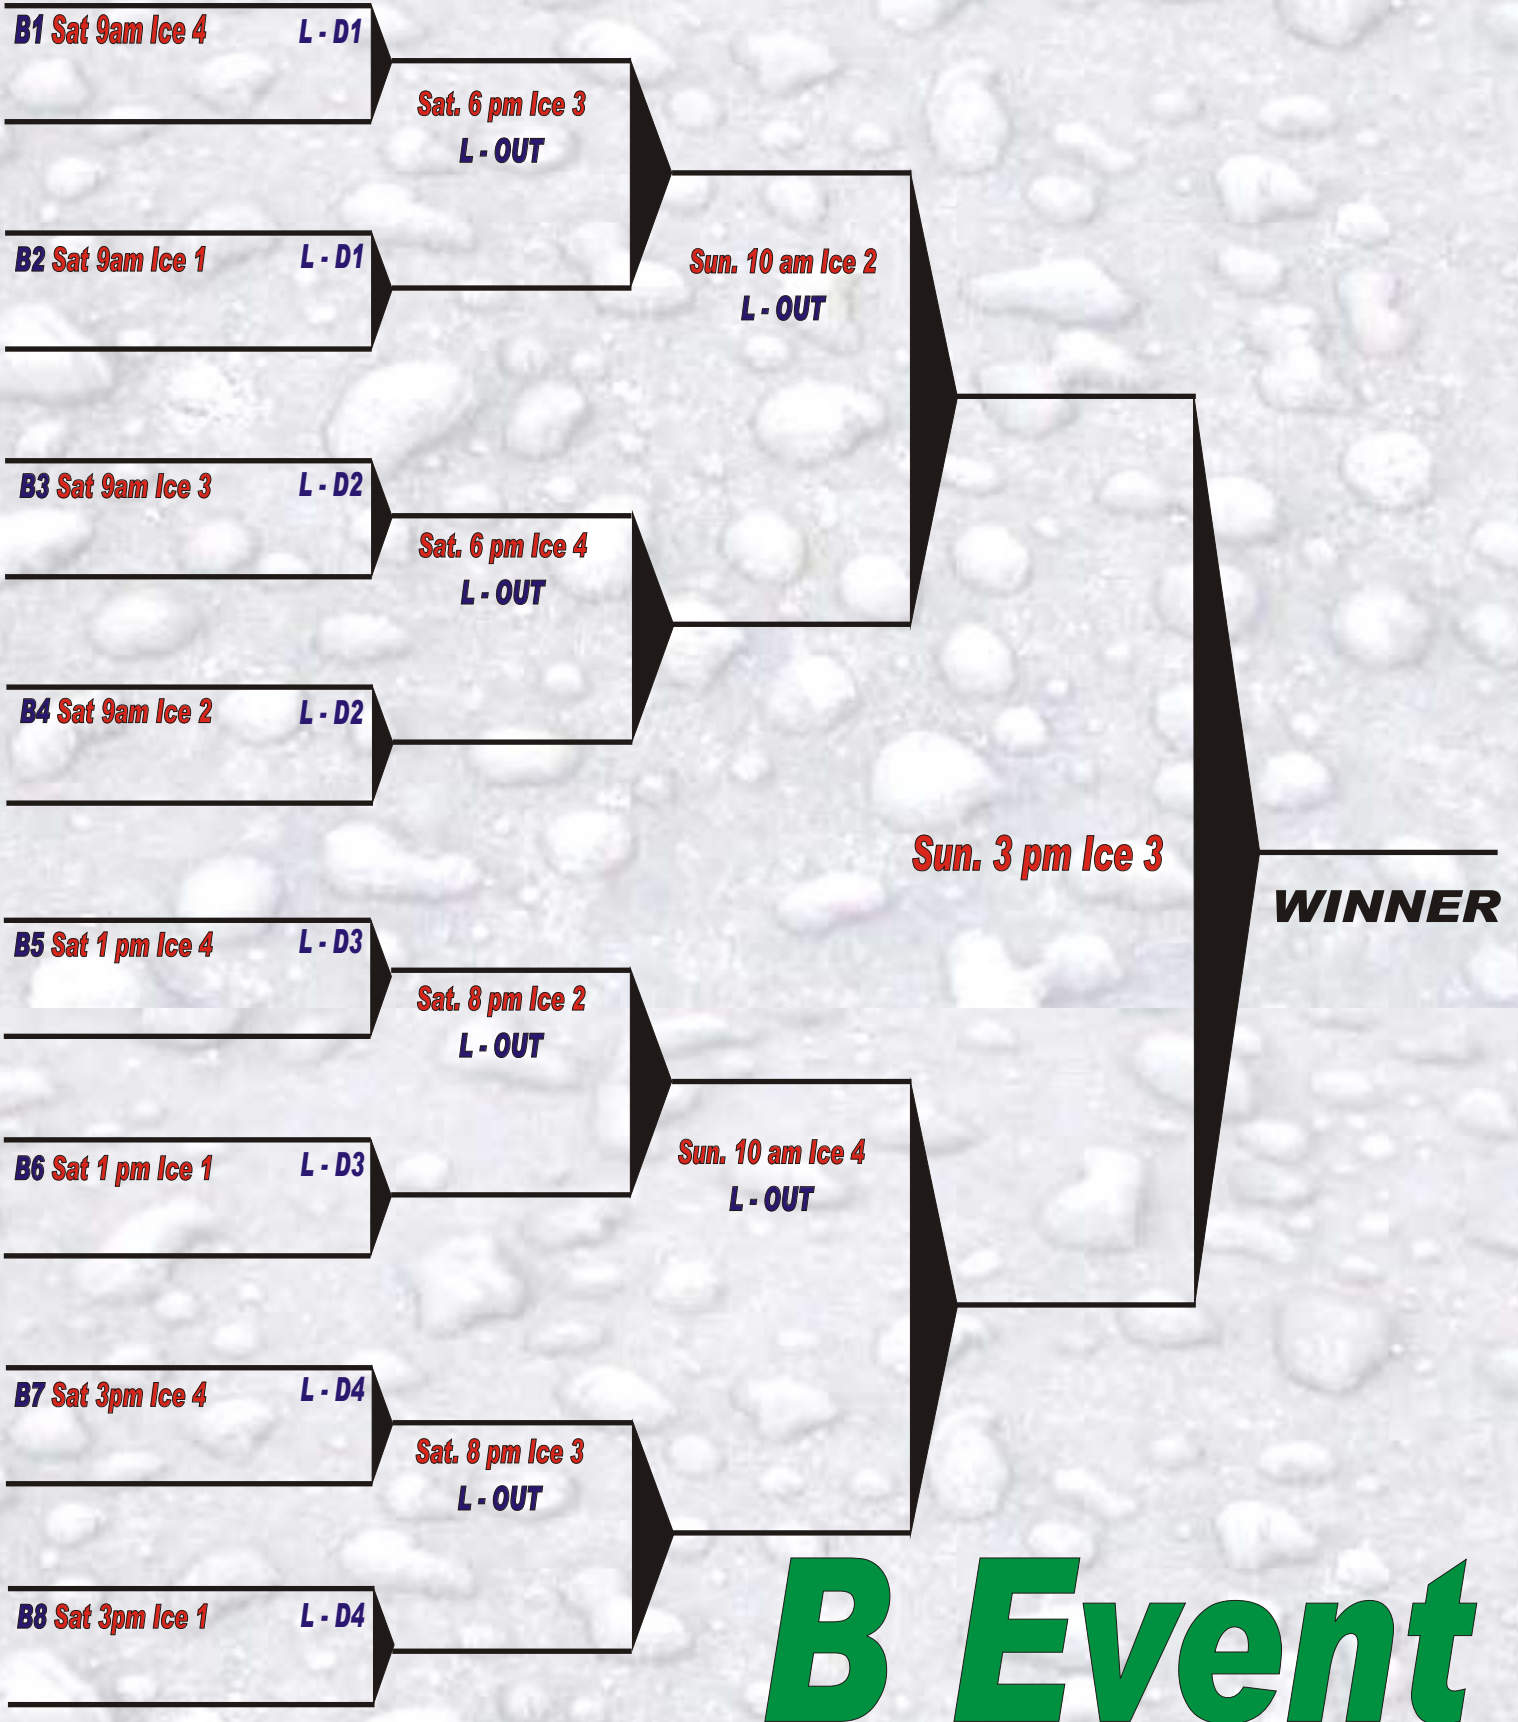

## Bonspiel

**C1**

**Sat. 10 pm Ice 1  
L - OUT**

**C2**

**Sat. 10 pm Ice 4  
L - OUT**

**C3**

**Sat. 10 pm Ice 3  
L - OUT**

**C4**

**Sat. 10 pm Ice 2  
L - OUT**

**Sun. Noon Ice 2  
L - OUT**

**Sun. Noon Ice 1  
L - OUT**

**Sun. 3 pm Ice 4**

**WINNER**

**C Event**

**D1**

**Sun. 8 am Ice 2  
L - OUT**

**D2**

**Sun. 8 am Ice 3  
L - OUT**

**D3**

**Sun. 8 am Ice 1  
L - OUT**

**D4**

**Sun. 8 am Ice 4  
L - OUT**

**Sun. Noon Ice 4  
L - OUT**

**Sun. Noon Ice 3  
L - OUT**

**Sun. 3 pm Ice 1**

**WINNER**

**D Event**